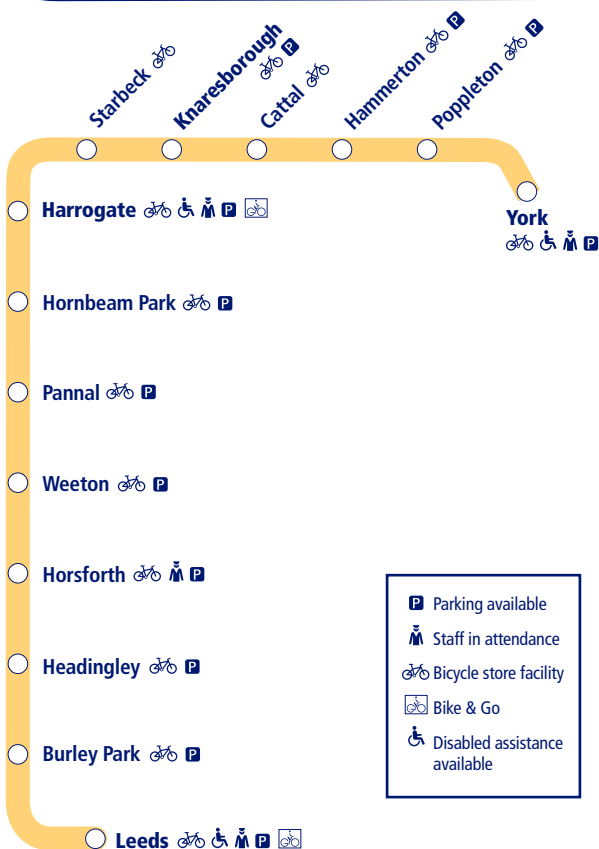

29

Train times

19 May 2019 – 14 December 2019

York to Harrogate and Leeds (Harrogate Line)

This timetable shows the complete train service between **Leeds and Knaresborough** and between **Leeds and York via Harrogate**. Other trains also run between **Leeds and York** via other routes.

How to read this timetable

Look down the left hand column for your departure station. Read across until you find a suitable departure time. Read down the column to find the arrival time at your destination. Through services are shown in bold type (this means you won't have to change trains). Connecting services are shown in light type. If you travel on a connecting service, change at the next station shown in bold or if you arrive on a connecting service, change at the last station shown in bold, unless a footnote advises otherwise.

Minimum connection times

All stations have a minimum connection time of 5 minutes unless stated. Leeds 10 minutes and York 8 minutes.

Community Rail Partnerships and community groups

We support a number of active community rail partnerships (CRPs) across our network. CRPs bring together local communities and the rail industry to deliver benefits to both, and encourage use of the lines they represent.

TrainTracker™

For up to date travel information and live departures direct to your mobile, text your station **name** or **location code** to **8 49 50**.

Customers with disabilities or restricted mobility are encouraged to contact our **Customer Experience Centre** who will book assistance for you.