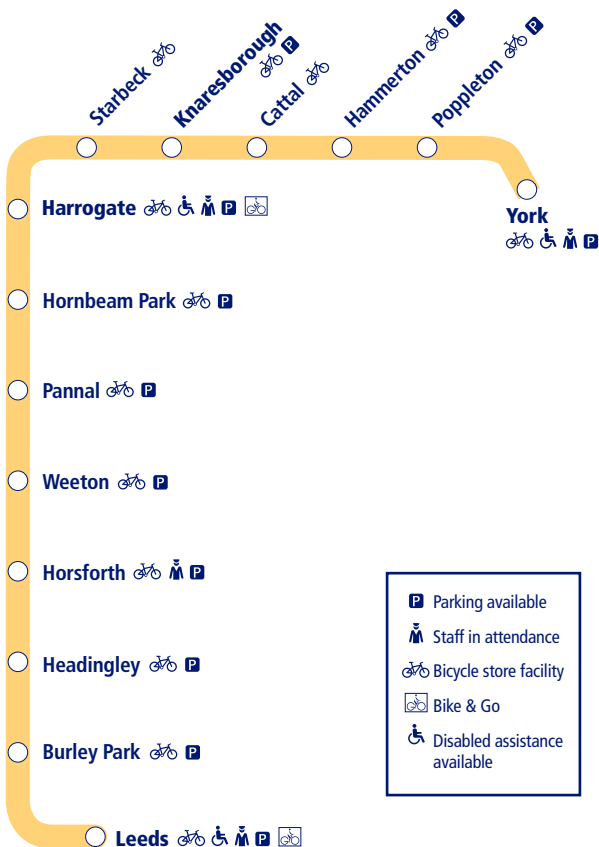

29

Train times

19 May 2019 – 14 December 2019

York to Harrogate and Leeds (Harrogate Line)

This timetable shows the complete train service between **Leeds and Knaresborough** and between **Leeds and York via Harrogate**. Other trains also run between **Leeds and York** via other routes.

How to read this timetable

Look down the left hand column for your departure station. Read across until you find a suitable departure time. Read down the column to find the arrival time at your destination. Through services are shown in bold type (this means you won't have to change trains). Connecting services are shown in light type. If you travel on a connecting service, change at the next station shown in bold or if you arrive on a connecting service, change at the last station shown in bold, unless a footnote advises otherwise.

Minimum connection times

All stations have a minimum connection time of 5 minutes unless stated. Leeds 10 minutes and York 8 minutes.

Community Rail Partnerships and community groups

We support a number of active community rail partnerships (CRPs) across our network. CRPs bring together local communities and the rail industry to deliver benefits to both, and encourage use of the lines they represent.

TrainTracker™

For up to date travel information and live departures direct to your mobile, text your station **name** or **location code** to **8 49 50**.

Customers with disabilities or restricted mobility are encouraged to contact our **Customer Experience Centre** who will book assistance for you.