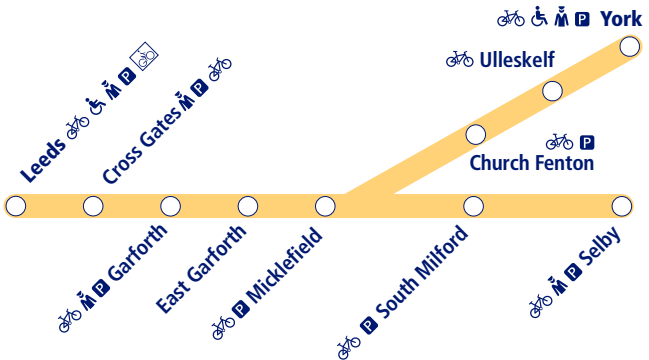

35

Train times

19 May 2019 – 14 December 2019

York and Selby to Leeds local stopping services

-  Parking available
-  Staff in attendance
-  Bicycle store facility
-  Bike & Go
-  Disabled assistance available

This timetable shows a summary of local stopping services between **York and Leeds** and stopping services between **Selby and Leeds**. Trains that run non-stop are not included.

How to read this timetable

Look down the left hand column for your departure station. Read across until you find a suitable departure time. Read down the column to find the arrival time at your destination. Through services are shown in bold type (this means you won't have to change trains). Connecting services are shown in light type. If you travel on a connecting service, change at the next station shown in bold or if you arrive on a connecting service, change at the last station shown in bold, unless a footnote advises otherwise.