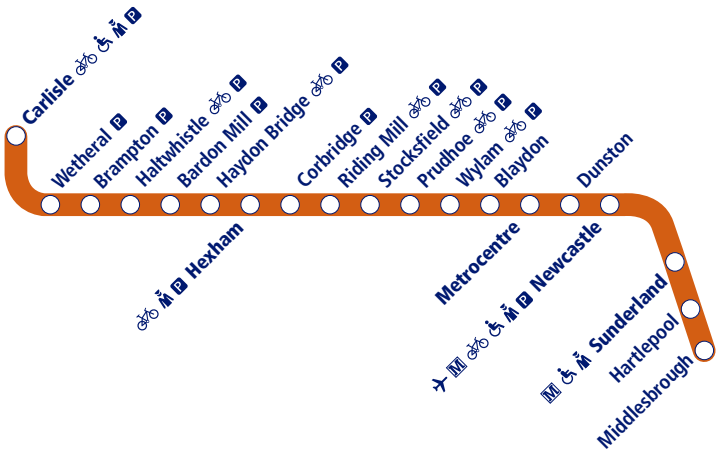

4

Train times

7 October – 14 December 2019

Sunderland and Newcastle to Hexham and Carlisle

-  Parking available
-  Staff in attendance
-  Bicycle store facility
-  Metro Interchange stations
-  Disabled assistance available
-  Airport link

This timetable shows all train services between **Newcastle, Hexham and Carlisle**.

How to read this timetable

Look down the left hand column for your departure station. Read across until you find a suitable departure time. Read down the column to find the arrival time at your destination. Through services are shown in bold type (this means you won't have to change trains). Connecting services are shown in light type. If you travel on a connecting service, change at the next station shown in bold or if you arrive on a connecting service, change at the last station shown in bold, unless a footnote advises otherwise.