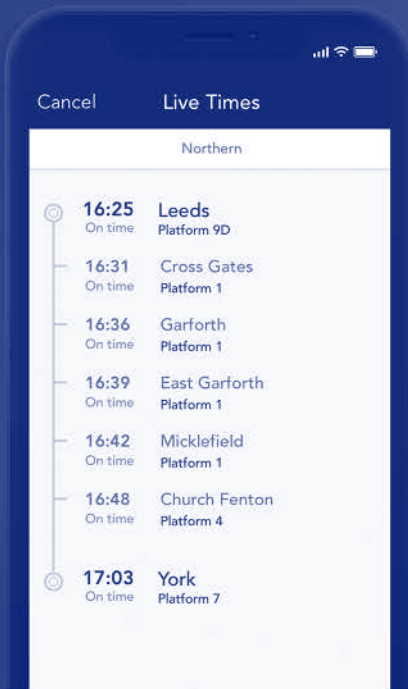

For up to date travel information and live departures direct to your mobile, text your station **name** or **location code** to **8 49 50**.

Customers with disabilities or restricted mobility are encouraged to contact our **Customer Experience Centre** who will book assistance for you.

Visit: **northernrailway.co.uk/improvements** or call National Rail Enquiries: **03457 48 49 50** to check before you travel.

Delay Repay

You can claim Delay Repay if one of our trains is late or cancelled and as a result you get to your destination station later than scheduled, whether it is our fault or not.

Free mobile app

Download and
use for free

NO BOOKING FEES

STRAIGHT TO MOBILE TICKETS

REAL-TIME TRAIN TRAVEL UPDATES

Download the Northern app

northernrailway.co.uk/app

Sunderland - Newcastle - Hexham - Carlisle