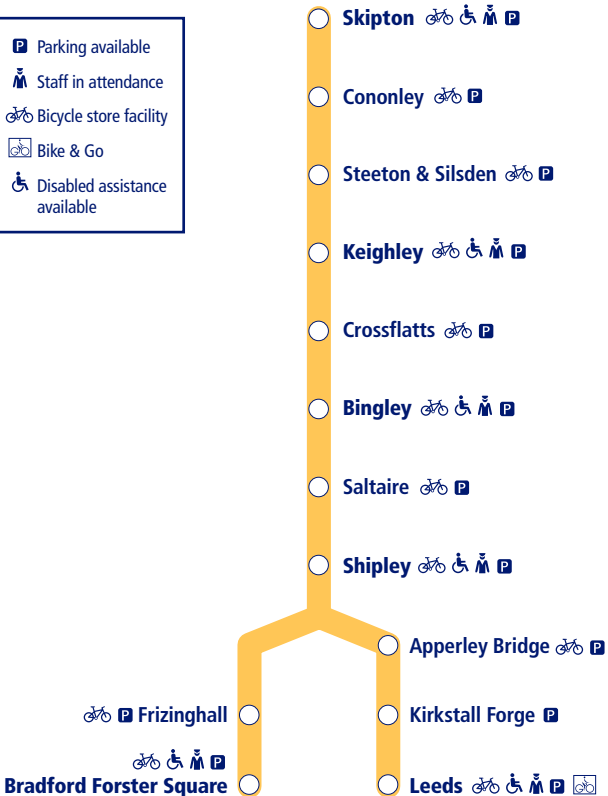

## Skipton to Leeds and Bradford Forster Square (Airedale Line)

-  Parking available
-  Staff in attendance
-  Bicycle store facility
-  Bike & Go
-  Disabled assistance available

This timetable shows all train services between **Skipton and Leeds/Bradford Forster Square**.