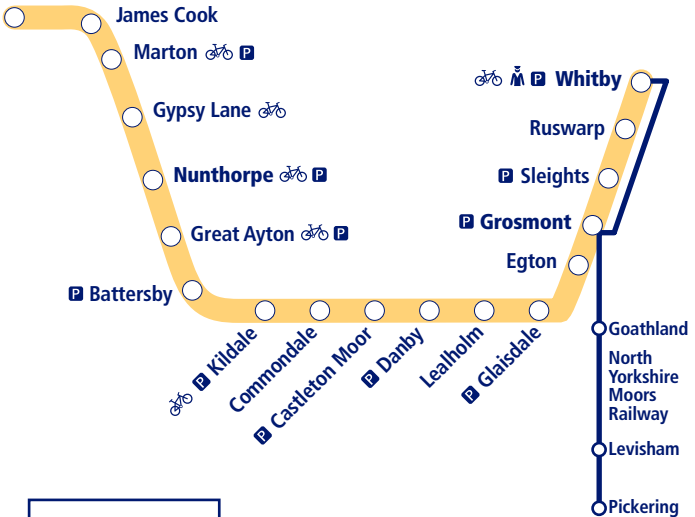

5

Train times

19 May 2019 – 14 December 2019

Middlesbrough to Whitby (Esk Valley Railway)

Middlesbrough

-  Parking available
-  Staff in attendance
-  Bicycle store facility
-  Disabled assistance available

This timetable shows all trains between **Middlesbrough** and **Whitby**.

How to read this timetable

Look down the left hand column for your departure station. Read across until you find a suitable departure time. Read down the column to find the arrival time at your destination. Through services are shown in bold type (this means you won't have to change trains). Connecting services are shown in light type. If you travel on a connecting service, change at the next station shown in bold or if you arrive on a connecting service, change at the last station shown in bold, unless a footnote advises otherwise.