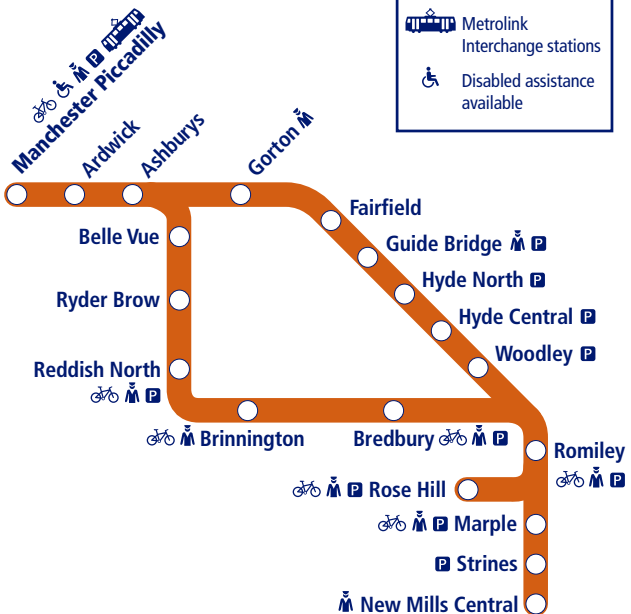

This timetable shows the complete train service between **New Mills Central/Rose Hill and Manchester**. For train services to and from the **Hope Valley and Sheffield** see Timetable 23.

How to read this timetable

Look down the left hand column for your departure station. Read across until you find a suitable departure time. Read down the column to find the arrival time at your destination. Through services are shown in bold type (this means you won't have to change trains). Connecting services are shown in light type. If you travel on a connecting service, change at the next station shown in bold or if you arrive on a connecting service, change at the last station shown in bold, unless a footnote advises otherwise.