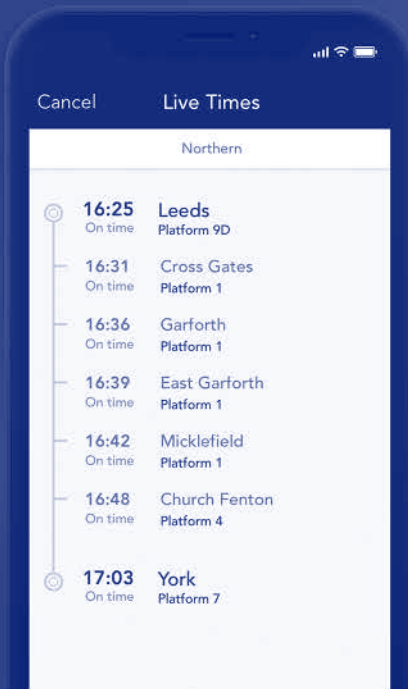

Look down the left hand column for your departure station. Read across until you find a suitable departure time. Read down the column to find the arrival time at your destination. Through services are shown in bold type (this means you won't have to change trains). Connecting services are shown in light type. If you travel on a connecting service, change at the next station shown in bold or if you arrive on a connecting service, change at the last station shown in bold, unless a footnote advises otherwise.

TrainTracker™

For up to date travel information and live departures direct to your mobile, text your station **name** or **location code** to **8 49 50**.

Customers with disabilities or restricted mobility are encouraged to contact our **Customer Experience Centre** who will book assistance for you.

Visit: **northernrailway.co.uk/improvements** or call National Rail Enquiries: **03457 48 49 50** to check before you travel.

Delay Repay

You can claim Delay Repay if one of our trains is late or cancelled and as a result you get to your destination station later than scheduled, whether it is our fault or not.

Free mobile app

Download and
use for free

NO BOOKING FEES
STRAIGHT TO MOBILE TICKETS
REAL-TIME TRAIN TRAVEL UPDATES

Download the Northern app

northernrailway.co.uk/app

Manchester - Rose Hill / New Mills Central