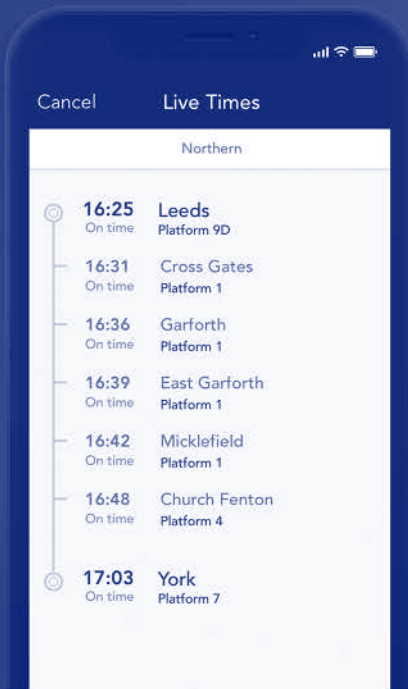

TrainTracker™

For up to date travel information and live departures direct to your mobile, text your station **name** or **location code** to **8 49 50**.

Customers with disabilities or restricted mobility are encouraged to contact our **Customer Experience Centre** who will book assistance for you.

Visit: **northernrailway.co.uk/improvements** or call National Rail Enquiries: **03457 48 49 50** to check before you travel.

Delay Repay

You can claim Delay Repay if one of our trains is late or cancelled and as a result you get to your destination station later than scheduled, whether it is our fault or not.

Free mobile app

Download and
use for free

NO BOOKING FEES

STRAIGHT TO MOBILE TICKETS

REAL-TIME TRAIN TRAVEL UPDATES

Download the Northern app

northernrailway.co.uk/app

Sheffield and Doncaster to Leeds (Wakefield Line)