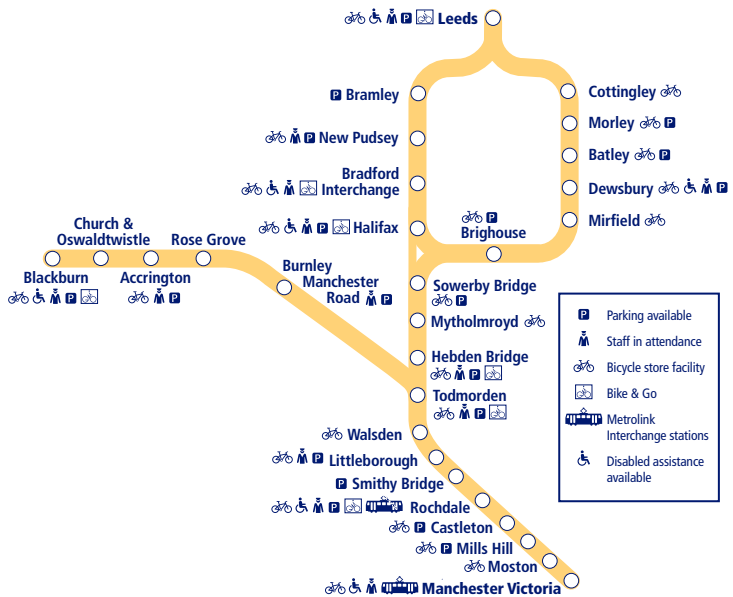

36

Train times

19 May 2019 – 14 December 2019

Leeds to Manchester Victoria via Bradford Interchange/Brighouse and Manchester to Blackburn

This timetable shows a summary of our train services between **Leeds and Manchester Victoria**, and all of our services between **Todmorden**, and **Manchester and Blackburn**.

TransPennine Express also run other non-stop services between **Manchester Victoria – Leeds**. Trains between **York/Leeds and Blackpool** are shown in Timetable 9.

How to read this timetable

Look down the left hand column for your departure station. Read across until you find a suitable departure time. Read down the column to find the arrival time at your destination. Through services are shown in bold type (this means you won't have to change trains). Connecting services are shown in light type. If you travel on a connecting service, change at the next station shown in bold or if you arrive on a connecting service, change at the last station shown in bold, unless a footnote advises otherwise.