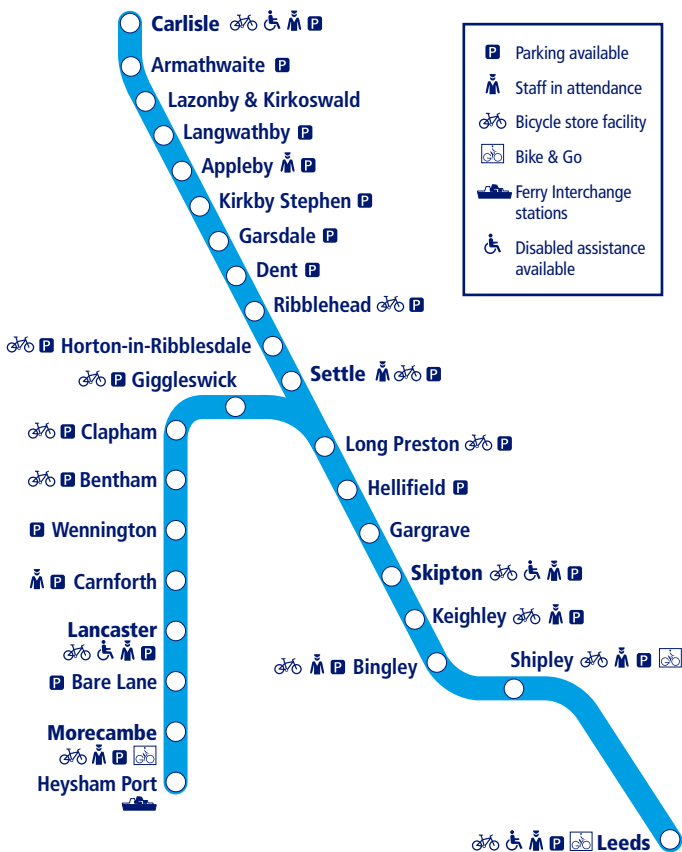

## Leeds to Carlisle Leeds to Morecambe/ Heysham Port

This timetable is a summary of our train services between **Leeds** and **Carlisle** and between **Leeds** and **Morecambe/Heysham Port**. Other trains also run between **Leeds** and **Skipton**.

## How to read this timetable

Look down the left hand column for your departure station. Read across until you find a suitable departure time. Read down the column to find the arrival time at your destination. Through services are shown in bold type (this means you won't have to change trains). Connecting services are shown in light type. If you travel on a connecting service, change at the next station shown in bold or if you arrive on a connecting service, change at the last station shown in bold, unless a footnote advises otherwise.