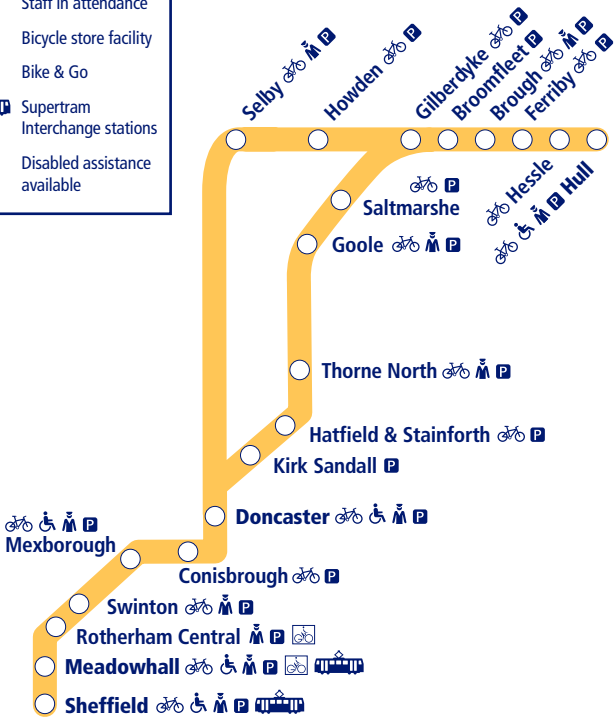

30

Train times

19 May 2019 – 14 December 2019

Hull to Doncaster and Sheffield

-  Parking available
-  Staff in attendance
-  Bicycle store facility
-  Bike & Go
-  Supertram Interchange stations
-  Disabled assistance available

This timetable shows a summary of train services between **Hull and Doncaster/Sheffield**. Other trains also run between **Goole and Doncaster, Doncaster and Sheffield**, and Meadowhall and Sheffield. Other services are available between **Hull and Gilberdyke**.

How to read this timetable

Look down the left hand column for your departure station. Read across until you find a suitable departure time. Read down the column to find the arrival time at your destination. Through services are shown in bold type (this means you won't have to change trains). Connecting services are shown in light type. If you travel on a connecting service, change at the next station shown in bold or if you arrive on a connecting service, change at the last station shown in bold, unless a footnote advises otherwise.

TrainTracker™

For up to date travel information and live departures direct to your mobile, text your station **name** or **location code** to **8 49 50**.

Customers with disabilities or restricted mobility are encouraged to contact our **Customer Experience Centre** who will book assistance for you.