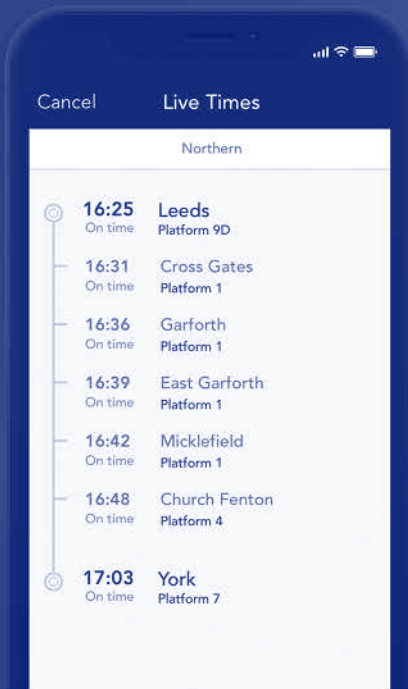

Free mobile app

Download and
use for free

NO BOOKING FEES

STRAIGHT TO MOBILE TICKETS

REAL-TIME TRAIN TRAVEL UPDATES

Download the Northern app

northernrailway.co.uk/app