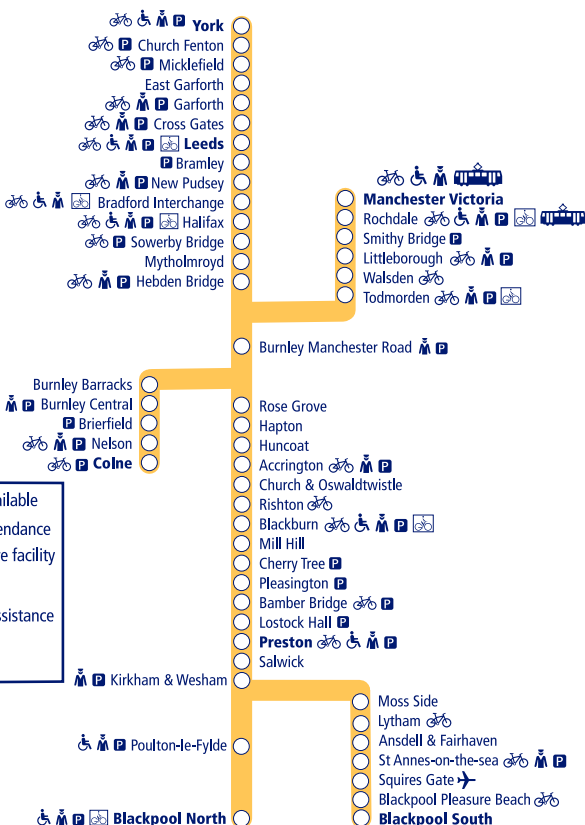

9

Train times

19 May 2019 – 14 December 2019

York, Leeds and Colne to Preston and Blackpool

Parking available
Staff in attendance
Bicycle store facility
Bike & Go
Disabled assistance available
Airport link