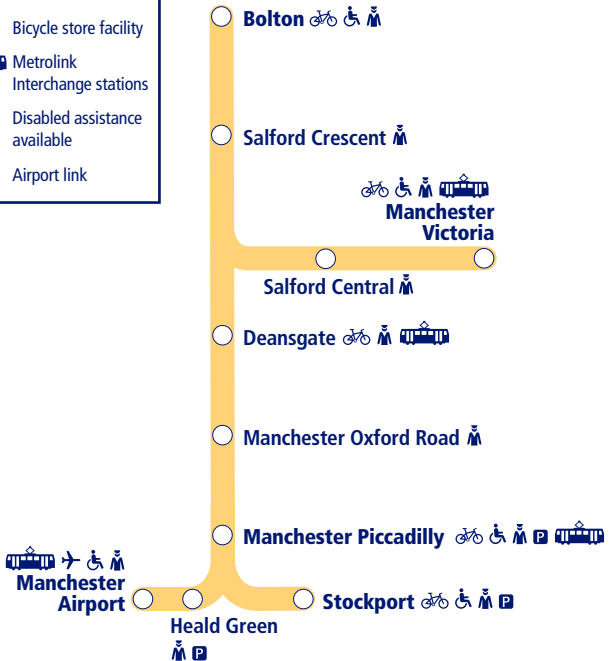

This timetable shows the complete train service between **Bolton and Manchester**. Other trains run between **Manchester and Stockport, and Manchester and Manchester Airport**.

How to read this timetable