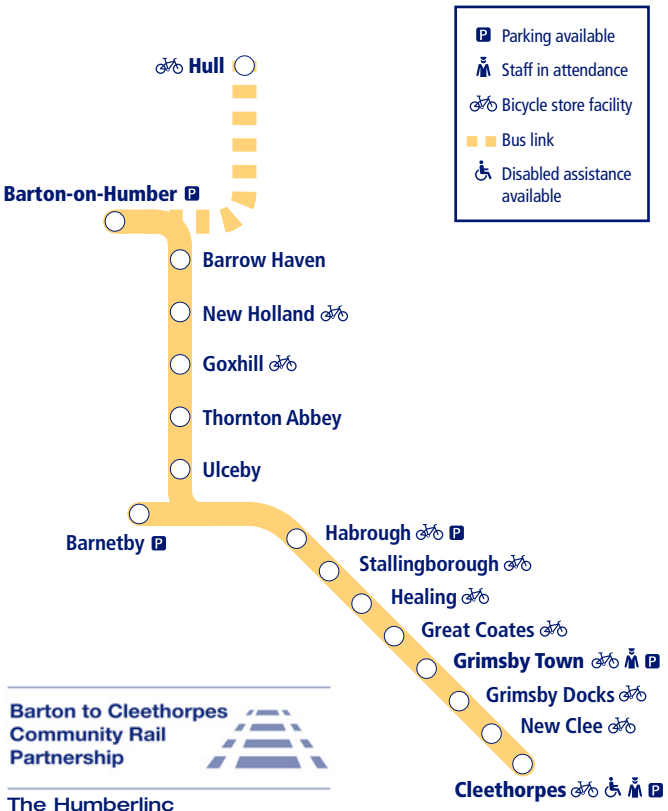

31

Train times

19 May 2019 – 14 December 2019

Barton-on-Humber to Cleethorpes

This timetable shows the complete train service between **Barton and Cleethorpes**.

How to read this timetable

Look down the left hand column for your departure station. Read across until you find a suitable departure time. Read down the column to find the arrival time at your destination. Through services are shown in bold type (this means you won't have to change trains). Connecting services are shown in light type. If you travel on a connecting service, change at the next station shown in bold or if you arrive on a connecting service, change at the last station shown in bold, unless a footnote advises otherwise.

Minimum connection times

All stations have a minimum connection time of 5 minutes unless stated.

Community Rail Partnerships and community groups

We support a number of active community rail partnerships (CRPs) across our network. CRPs bring together local communities and the rail industry to deliver benefits to both, and encourage use of the lines they represent.

For up to date travel information and live departures direct to your mobile, text your station **name** or **location code** to **8 49 50**.

Customers with disabilities or restricted mobility are encouraged to contact our **Customer Experience Centre** who will book assistance for you.