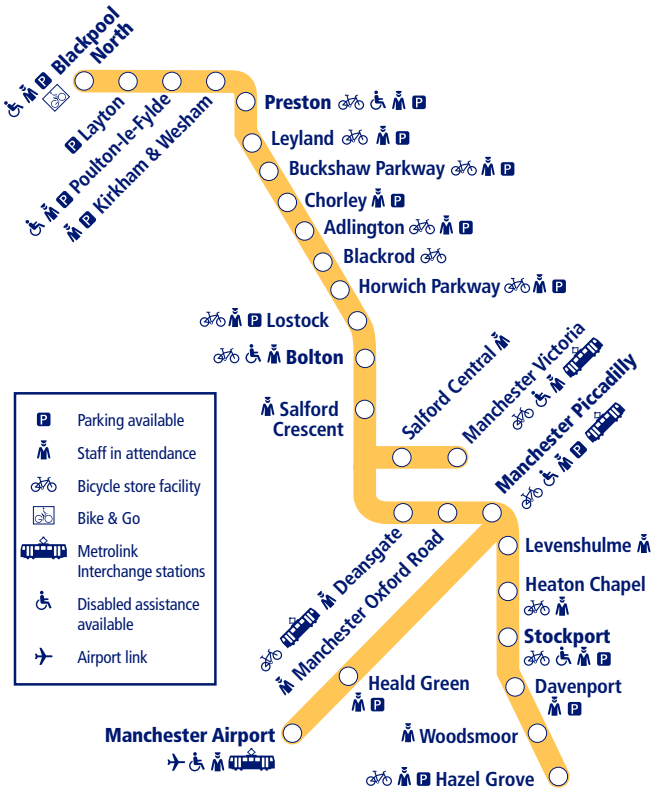

27

Train times

30 June 2019 – 14 December 2019

**Blackpool North to Manchester
Victoria/Manchester Airport.
Preston to Hazel Grove.**

This timetable shows the full service between **Blackpool North and Manchester**, including through services to **Manchester Airport**.

How to read this timetable

Look down the left hand column for your departure station. Read across until you find a suitable departure time. Read down the column to find the arrival time at your destination. Through services are shown in bold type (this means you won't have to change trains). Connecting services are shown in light type. If you travel on a connecting service, change at the next station shown in bold or if you arrive on a connecting service, change at the last station shown in bold, unless a footnote advises otherwise.