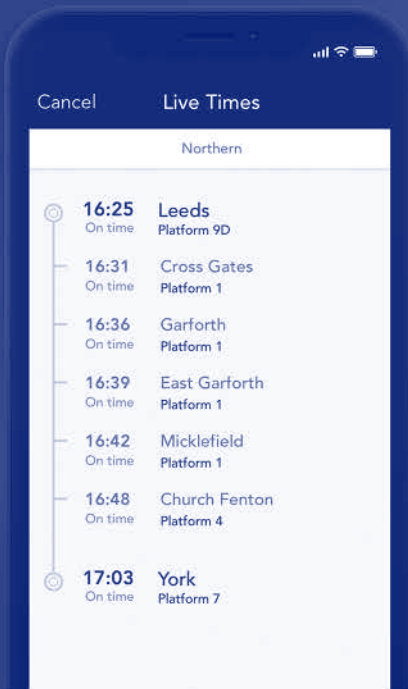

For a more comprehensive list of direct services between **Manchester and Manchester Airport** see Timetable 18.

How to read this timetable

Look down the left hand column for your departure station. Read across until you find a suitable departure time. Read down the column to find the arrival time at your destination. Through services are shown in bold type (this means you won't have to change trains). Connecting services are shown in light type. If you travel on a connecting service, change at the next station shown in bold or if you arrive on a connecting service, change at the last station shown in bold, unless a footnote advises otherwise.

TrainTracker™

For up to date travel information and live departures direct to your mobile, text your station **name** or **location code** to **8 49 50**.

Customers with disabilities or restricted mobility are encouraged to contact our **Customer Experience Centre** who will book assistance for you.

Visit: **northernrailway.co.uk/improvements** or call National Rail Enquiries: **03457 48 49 50** to check before you travel.

Delay Repay

You can claim Delay Repay if one of our trains is late or cancelled and as a result you get to your destination station later than scheduled, whether it is our fault or not.

Free mobile app

Download and
use for free

NO BOOKING FEES

STRAIGHT TO MOBILE TICKETS

REAL-TIME TRAIN TRAVEL UPDATES

Download the Northern app

northernrailway.co.uk/app

Liverpool - Warrington Central - Manchester