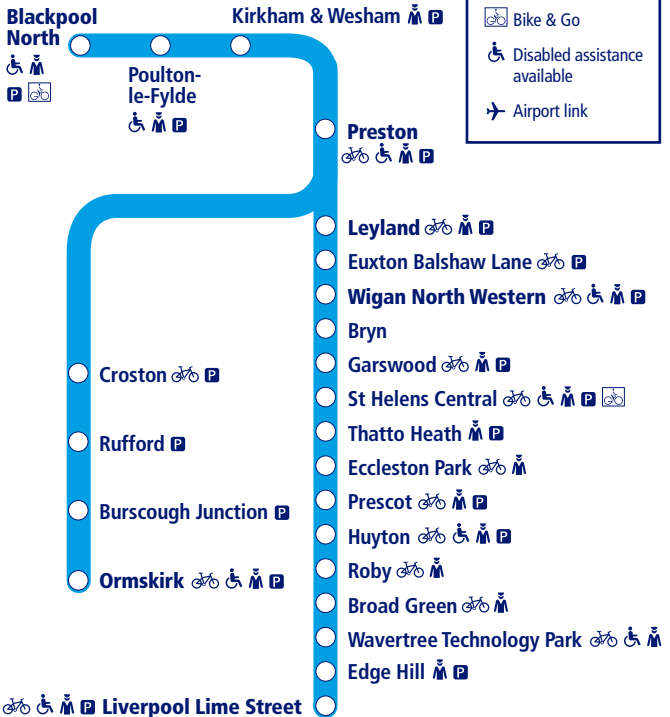

10

Train times

17 February – 24 March 2019

Sunday times only

Liverpool to Blackpool North and Preston to Ormskirk

This timetable shows a summary of train services between **Blackpool, Preston, Wigan and Liverpool** and the complete train service between **Preston and Ormskirk**. Other trains run between **Preston and Wigan**.

How to read this timetable

Look down the left hand column for your departure station. Read across until you find a suitable departure time. Read down the column to find the arrival time at your destination. Through services are shown in bold type (this means you won't have to change trains). Connecting services are shown in light type. If you travel on a connecting service, change at the next station shown in bold or if you arrive on a connecting service, change at the last station shown in bold, unless a footnote advises otherwise.

Minimum connection times

All stations have a minimum connection time of 5 minutes unless stated. Liverpool Lime Street and Liverpool Central 10 minutes, Liverpool South Parkway 7 minutes.

Community Rail Partnerships and community groups

TrainTracker™

For up to date travel information and live departures direct to your mobile, text your station **name** or **location code** to **8 49 50**.

Customers with disabilities or restricted mobility are encouraged to contact our **Customer Experience Centre** who will book assistance for you.