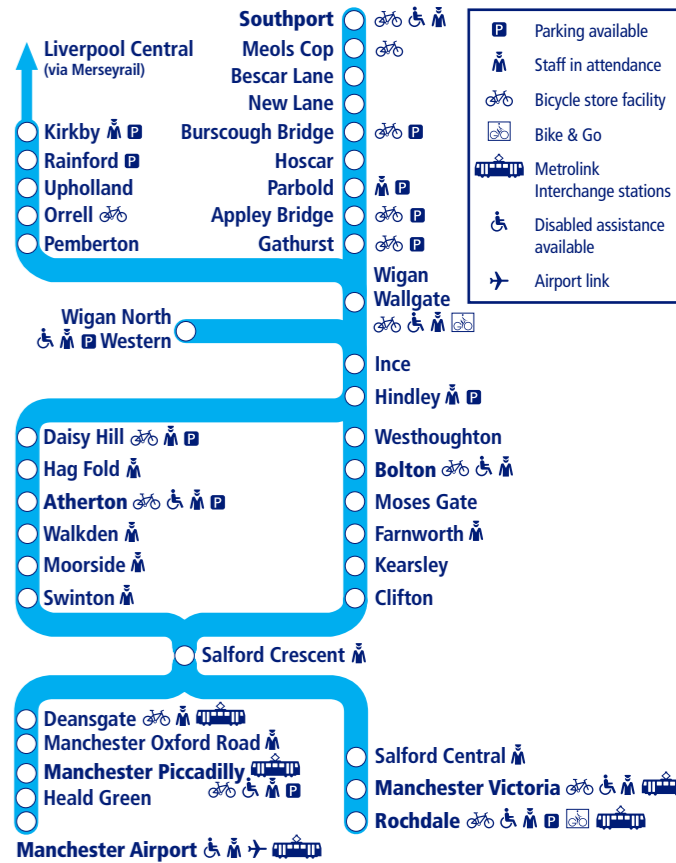

Table with columns for departure times and destinations: Southport, Meols Cop, Burscough Bridge, Parbold, Appley Bridge, Gathurst, Wigan North Western, Wigan Wallgate, Ince, Hindley, Westhoughton, Bolton, Daisy Hill, Hag Fold, Atherton, Walkden, Moorside, Swinton, Salford Crescent, Salford Central, Manchester Victoria, Deansgate, Manchester Oxford Road, Manchester Piccadilly, Heald Green, Manchester Airport.

Fares and service information

National Rail Enquiries
visit nationalrail.co.uk
call **03457 48 49 50**
textphone **0345 60 50 600**

Customer helpline

For comments and enquiries
visit northernrailway.co.uk/comments
call **0800 200 6060**

facebook /northernassist

twitter @northernassist

Access or disabled information and assistance

call **0800 138 5560**
email assistance@northernrailway.co.uk

Lost property

email lostproperty@northernrailway.co.uk
call **0800 200 6060**

Correspondence

Customer Experience Centre
Freepost NORTHERN RAILWAY

British Transport Police

call **0800 40 50 40** text **61016**

This timetable is also available online and you can download it to your mobile. This saves space in your pocket or bag, as well as paper and the plane! northernrailway.co.uk/timetables

All our policy documents can be found at
northernrailway.co.uk/legal

14

Train times

6 January – 10 February 2019

Sunday times only

Manchester and Manchester Airport to Southport and Kirkby

Notes
Q Until 24 March.
Z From 31 March.