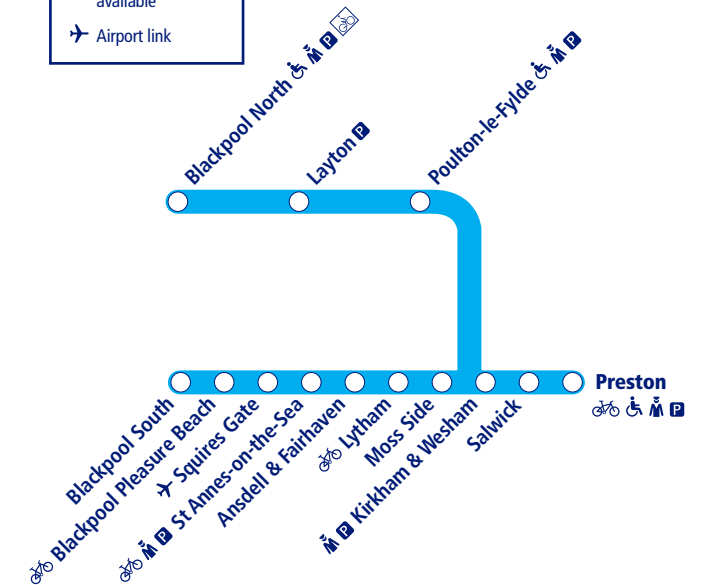

13

Train times

6 January – 10 February 2019
Sunday times only

Preston to Blackpool

- Parking available
- Staff in attendance
- Bicycle store facility
- Bike & Go
- Disabled assistance available
- Airport link