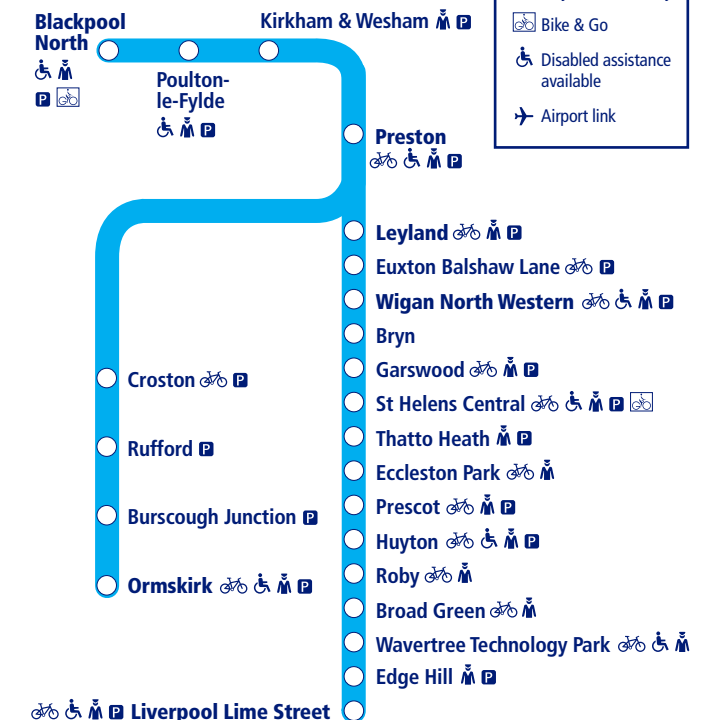

Notes
z Connection times by bus.

Useful contact details

Fares and service information

National Rail Enquiries
visit nationalrail.co.uk
call **03457 48 49 50**
textphone **0345 60 50 600**

Customer helpline

For comments and enquiries
visit northernrailway.co.uk/comments
call **0800 200 6060**

facebook [/northernassist](https://www.facebook.com/northernassist)

twitter [@northernassist](https://twitter.com/northernassist)

Access or disabled information and assistance

call **0800 138 5560**
email assistance@northernrailway.co.uk

Lost property

email lostproperty@northernrailway.co.uk
call **0800 200 6060**

Correspondence

Customer Experience Centre
Freeport NORTHERN RAILWAY

British Transport Police

call **0800 40 50 40** text **61016**

This timetable is also available online and you can download it to your mobile. This saves space in your pocket or bag, as well as paper and the planet! northernrailway.co.uk/timetables

All our policy documents can be found at northernrailway.co.uk/legal

10

Train times

6 January – 10 February 2019

Sunday times only

Liverpool to Blackpool North and Preston to Ormskirk