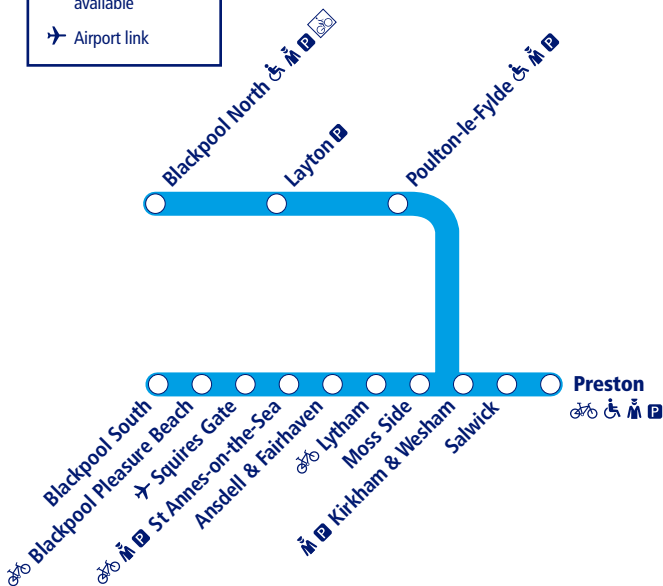

13

Train times

9 December 2018 – 18 May 2019

Preston to Blackpool

- Parking available
- Staff in attendance
- Bicycle store facility
- Bike & Go
- Disabled assistance available
- Airport link