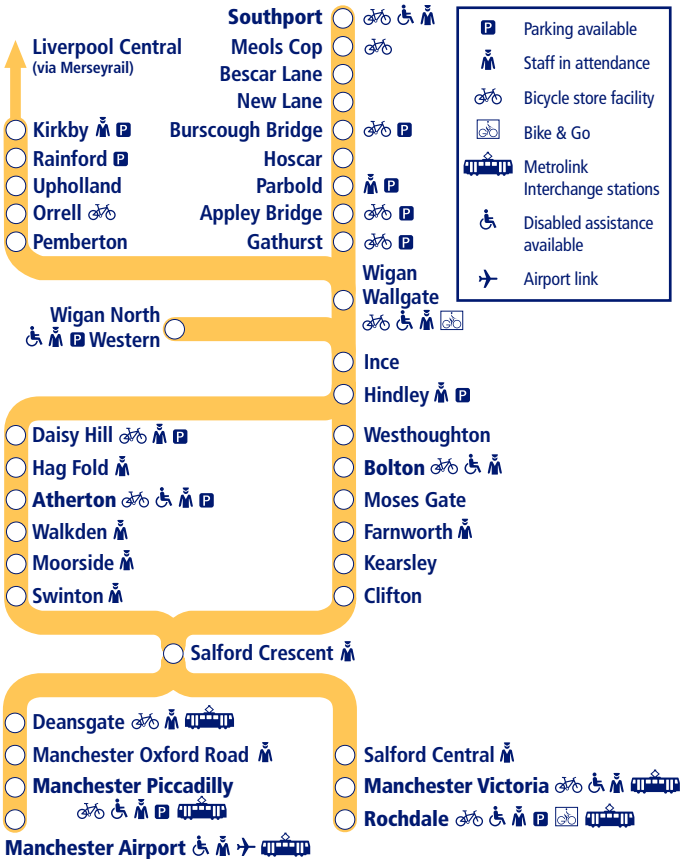

14

Train times

20 May 2018 - 8 December 2018

Manchester and Manchester Airport to Southport and Kirkby

This timetable is a summary of train services between **Southport/Kirkby** and **Manchester/Manchester Airport**. Other services run between **Bolton and Manchester** (Timetable 11), and **Manchester Piccadilly and Manchester Airport**.

How to read this timetable

Look down the left hand column for your departure station. Read across until you find a suitable departure time. Read down the column to find the arrival time at your destination. Through services are shown in bold type (this means you won't have to change trains). Connecting services are shown in light type. If you travel on a connecting service, change at the next station shown in bold or if you arrive on a connecting service, change at the last station shown in bold, unless a footnote advises otherwise.

TrainTracker™

For up to date travel information and live departures direct to your mobile, text your station **name** or **location code** to **8 49 50**.

Customers with disabilities or restricted mobility are encouraged to contact our **Customer Experience Centre** who will book assistance for you.