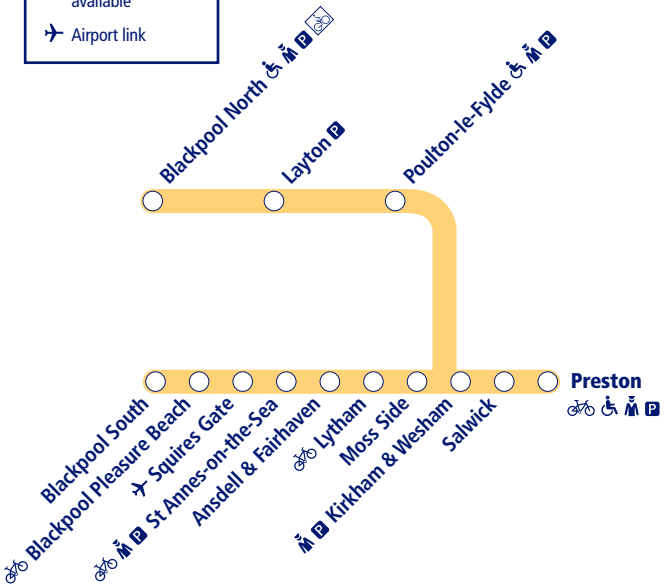

13

Train times

20 May 2018 - 8 December 2018

Preston to Blackpool

- Parking available
- Staff in attendance
- Bicycle store facility
- Bike & Go
- Disabled assistance available
- Airport link