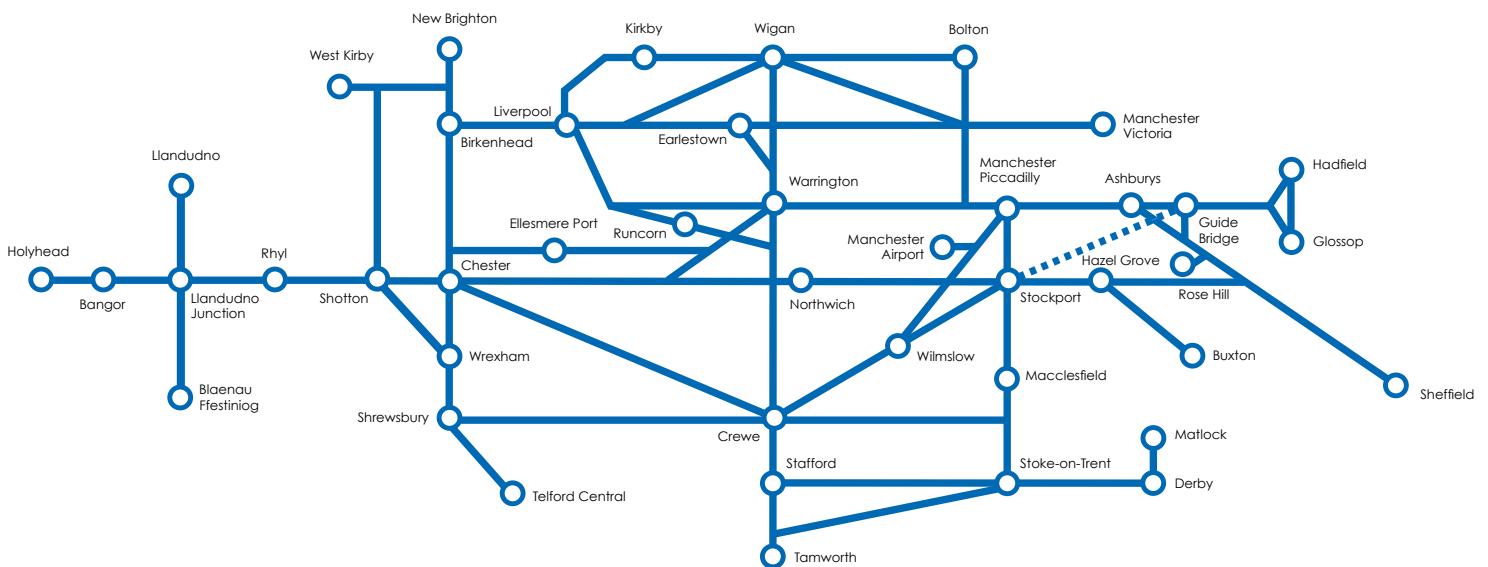

COAST AND PEAKS ROVER

- Railway lines
- Limited Service

- Not all stations are shown on the maps.
- Valid on all train operating companies' services on the maps with the exception of Grand Central and Hull Trains.